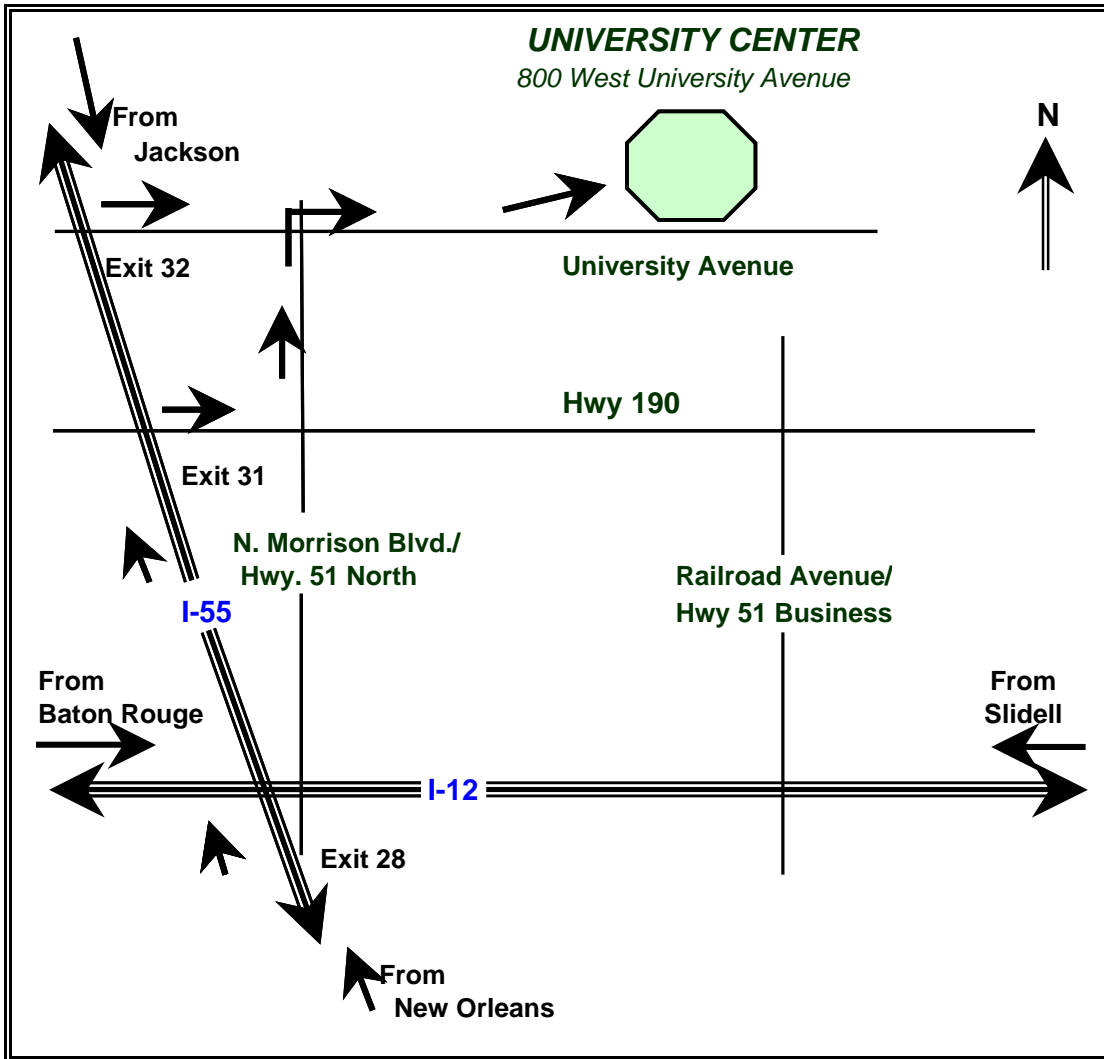

DIRECTIONS TO THE UNIVERSITY CENTER

Directions to Southeastern University Center

-- from the North --

(from Jackson, Mississippi; Memphis, Tennessee; etc.)

I-55 South to Exit 32 Sign reads: "Wardline Road"
At light, take left onto "University Ave."
Continue East on University Ave.
Past light at intersection of N. Morrison Blvd.
Past Trey Yuen Restaurant (on left) and McKneely Funeral Home (on right)
University Center is on the left

-- from the South --

(from New Orleans, Louisiana)

I-55 North to Exit 32 Sign Reads: "Wardline Road"

At light, take right onto "University Ave."
Continue East on University Ave.
Past light at intersection of N. Morrison Blvd.
Past Trey Yuen Restaurant (on left) and McKneely Funeral Home (on right)
University Center is on the left.

-- from the West --

(from Baton Rouge, Louisiana; Houston, Texas; etc.)

I-12 East to I-55 exit (North Jackson, Mississippi) Sign reads: "North-Jackson, Mississippi" (Exit will be at top of overpass)

I-55 North to Exit 32 Sign reads: "Wardline Road / University Avenue"
At light, take right onto "University Ave."
Continue East on University Ave.
Past light at intersection of N. Morrison Blvd.
Past Trey Yuen Restaurant (on left) and McKneely Funeral Home (on right)
University Center is on the left.

-- from the East --

(from Slidell, Louisiana; Gulfport, Mississippi; etc.)

I-12 West to I-55 exit (North Jackson, Mississippi) Sign reads: "North-Jackson, Mississippi" (Exit will be at top of overpass)